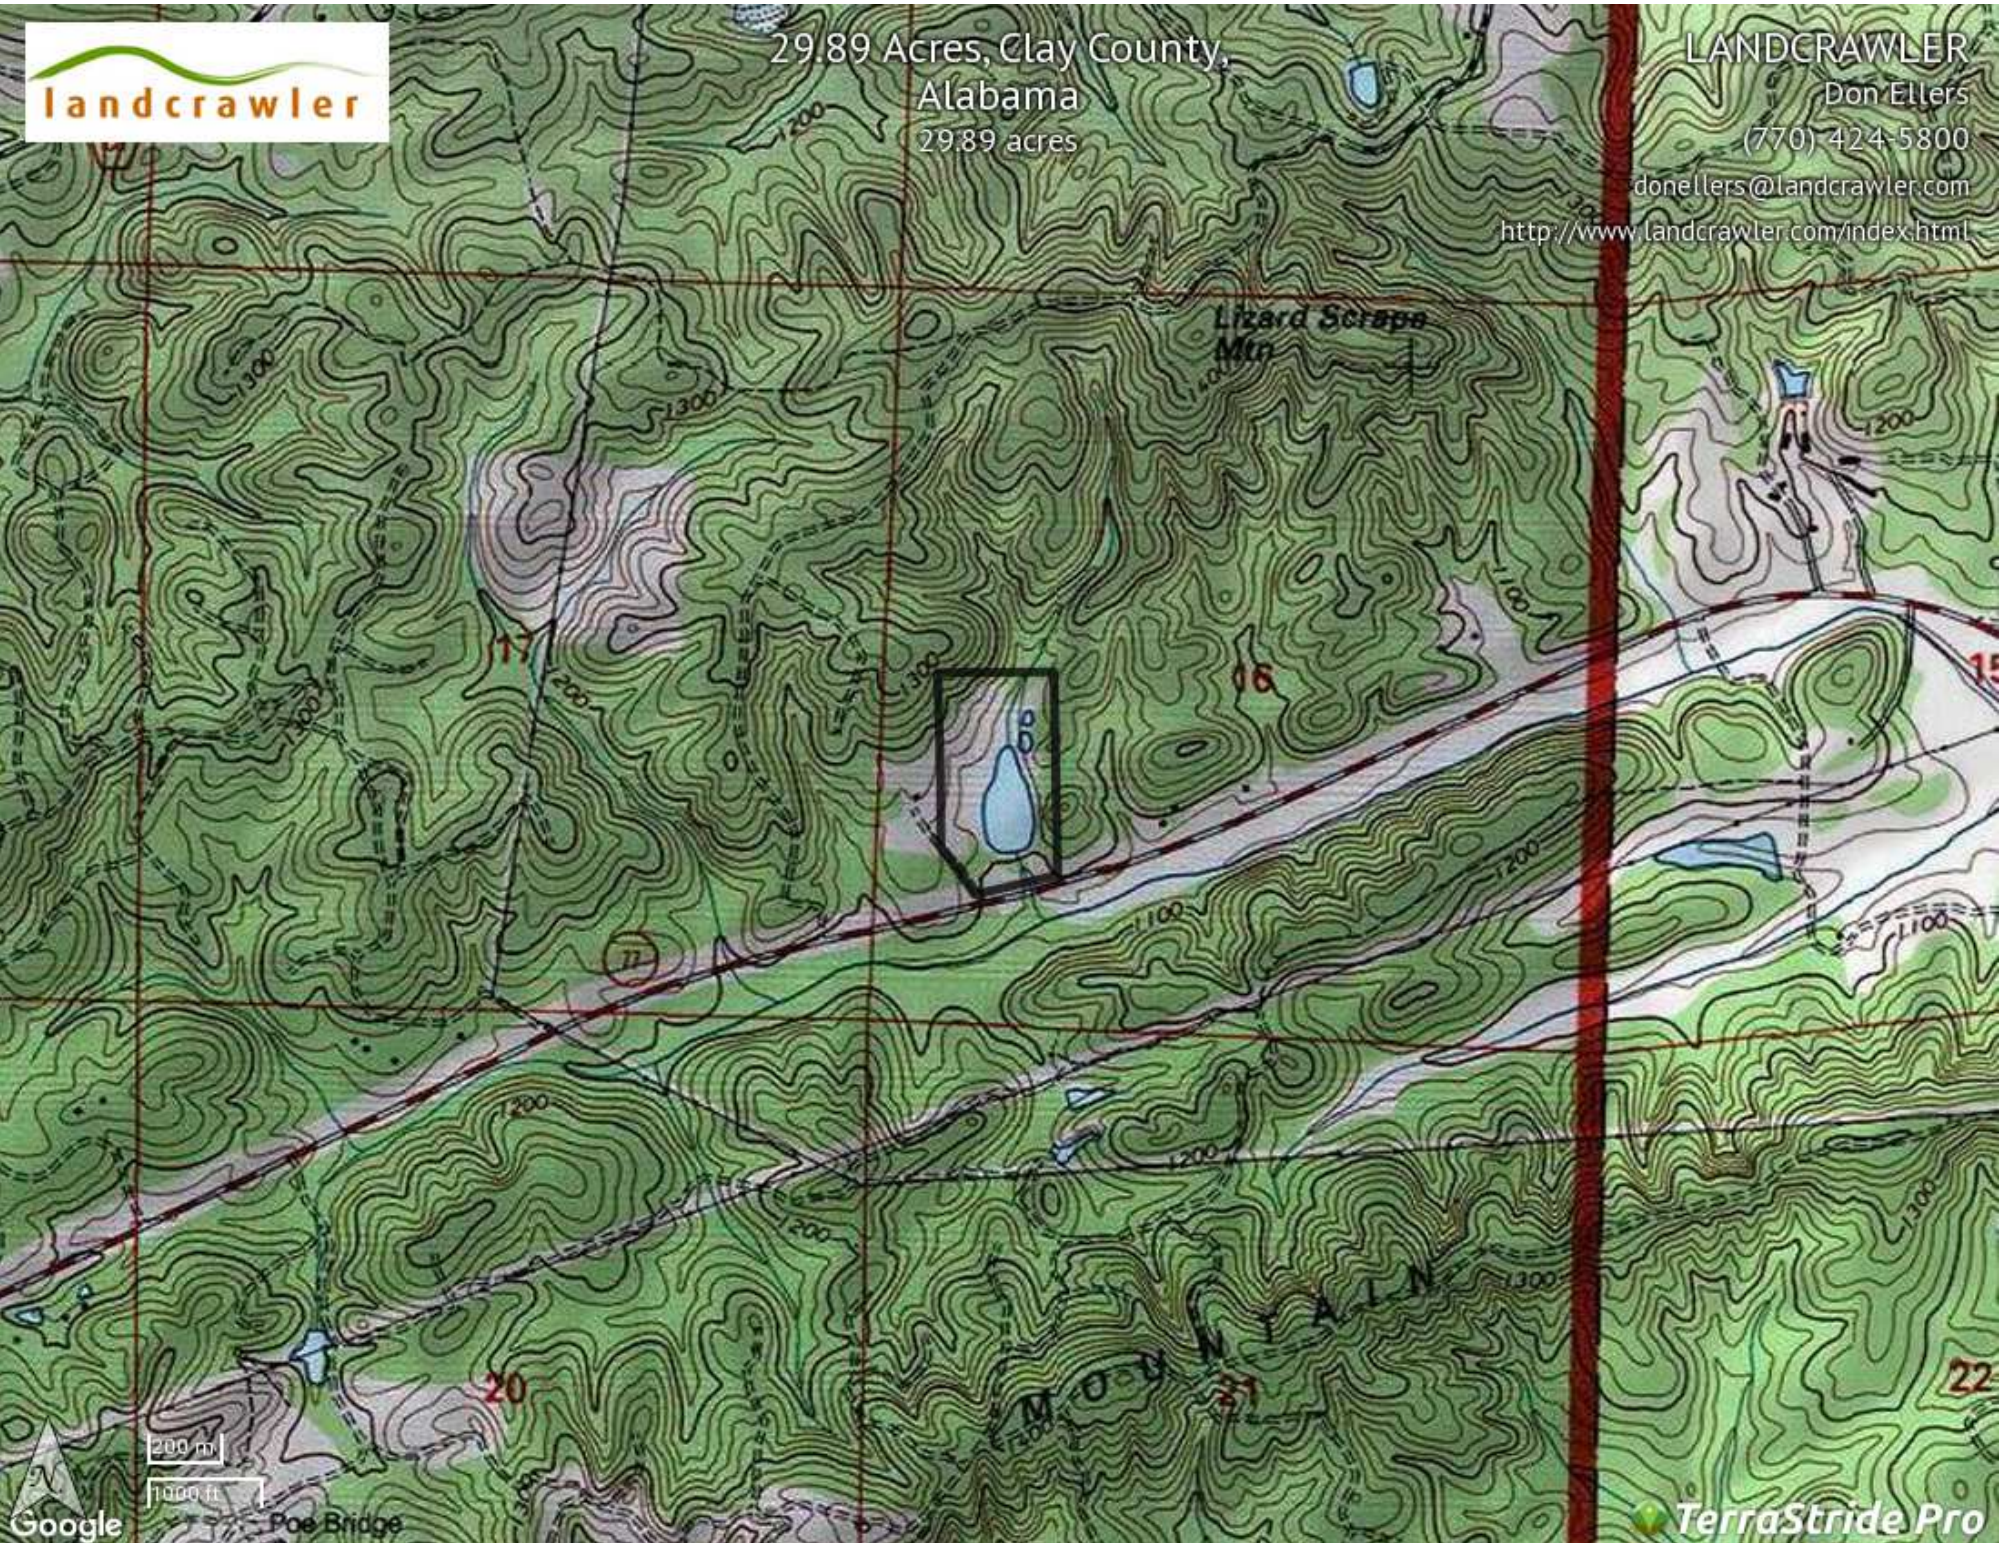

29.89 Acres, Clay County,
Alabama
29.89 acres

LANDCRAWLER
Don Ellers
(770) 424-5800
donellers@landcrawler.com
<http://www.landcrawler.com/index.html>

Google
200 m
1000 ft
Poe Bridge

TerraStride Pro

Property Report—29.89 Acres, Clay County, Alabama

Legend

Feature	Icon	Colors
Boundary		

*These maps and annotations are accurate but not precise and should not be used for legal purposes.

Generated on: April 19, 2017