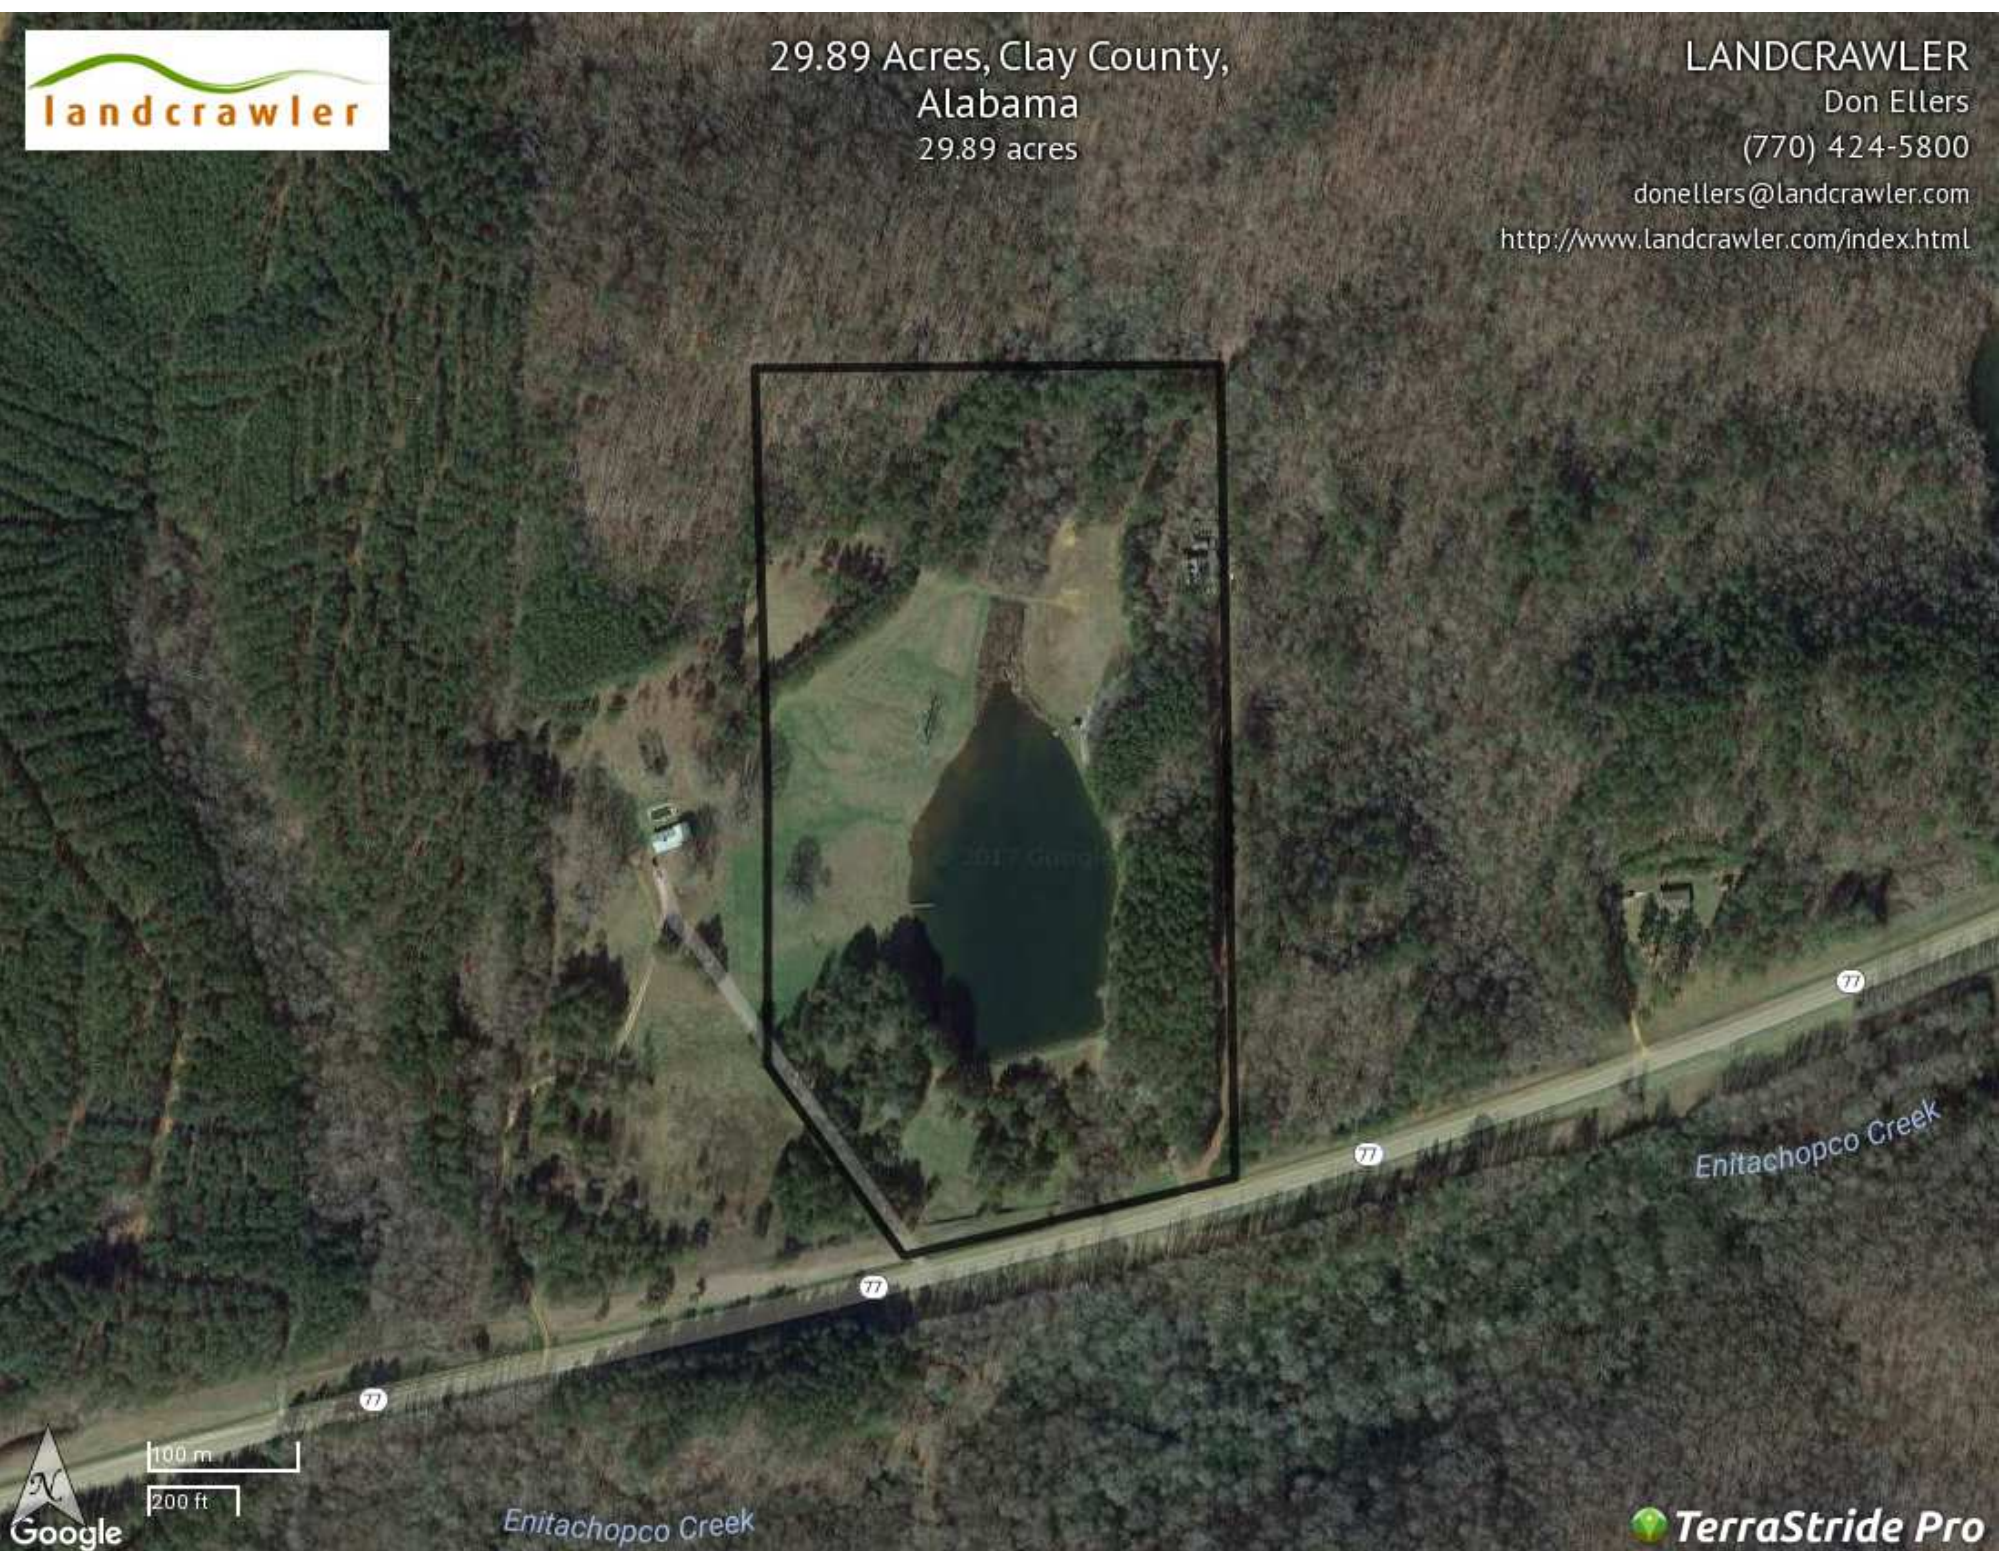

29.89 Acres, Clay County,
Alabama
29.89 acres

LANDCRAWLER
Don Ellers
(770) 424-5800

donellers@landcrawler.com
<http://www.landcrawler.com/index.html>

Enitachopco Creek

TerraStride Pro

Property Report—29.89 Acres, Clay County, Alabama

Legend

Feature	Icon	Colors
Boundary		

*These maps and annotations are accurate but not precise and should not be used for legal purposes.

Generated on: April 19, 2017