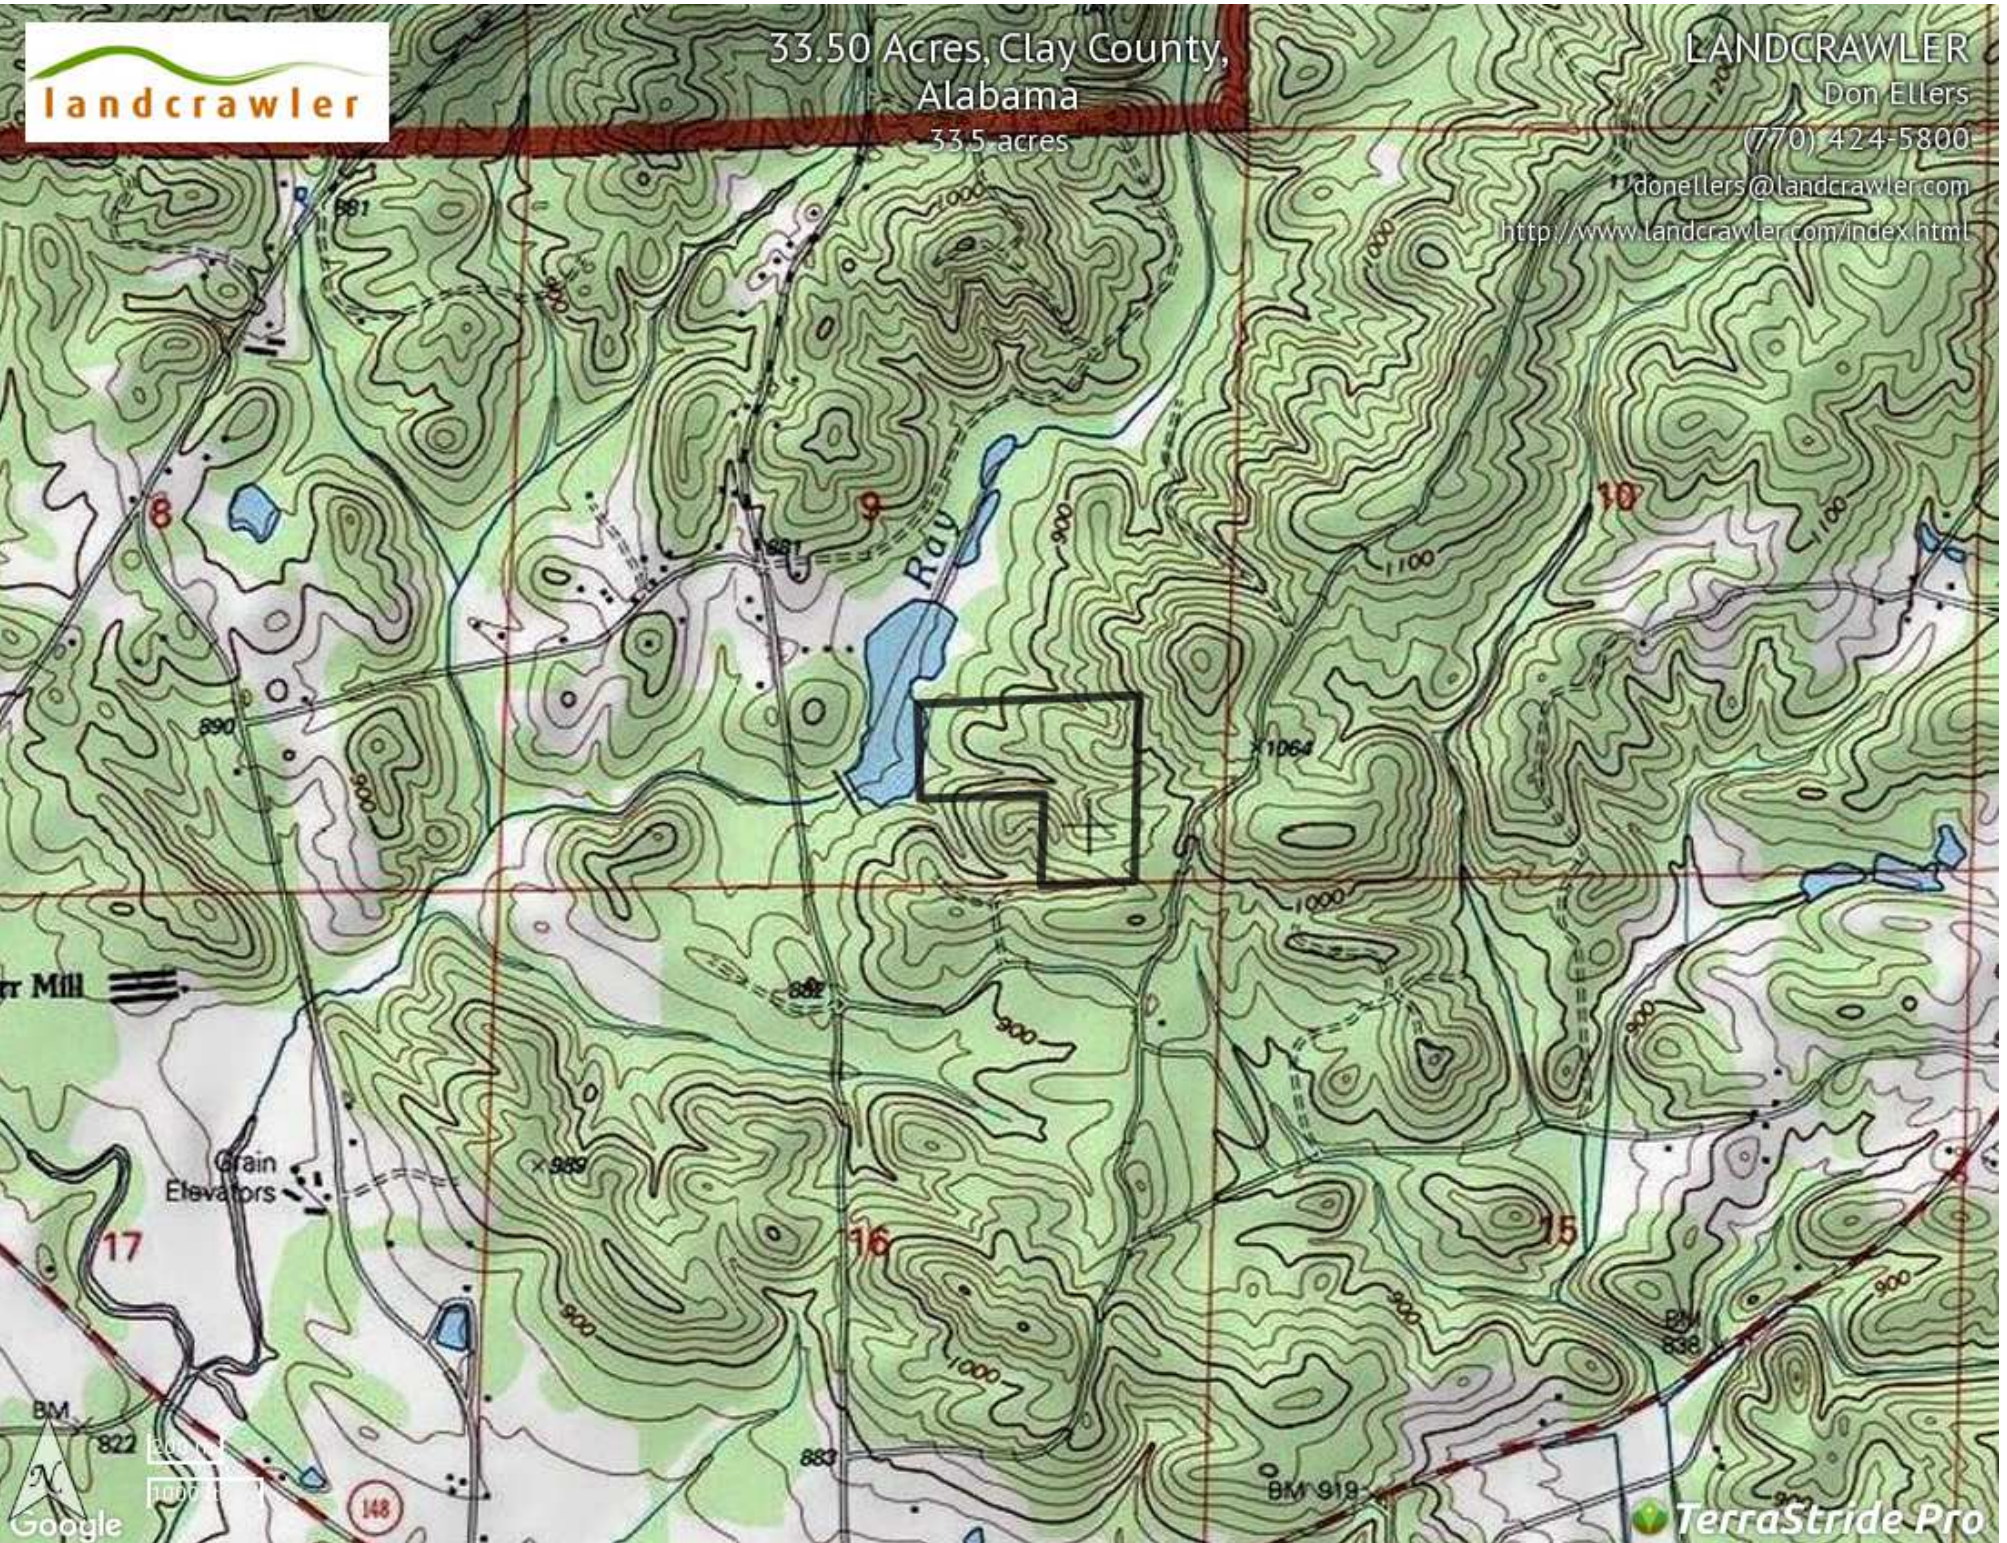

33.50 Acres, Clay County,
Alabama
33.5 acres

LANDCRAWLER
Don Ellers
(770) 424-5800
donellers@landcrawler.com
<http://www.landcrawler.com/index.html>

Property Report—33.50 Acres, Clay County, Alabama

Legend

Feature	Icon	Colors
Boundary		

*These maps and annotations are accurate but not precise and should not be used for legal purposes.

Generated on: May 5, 2017