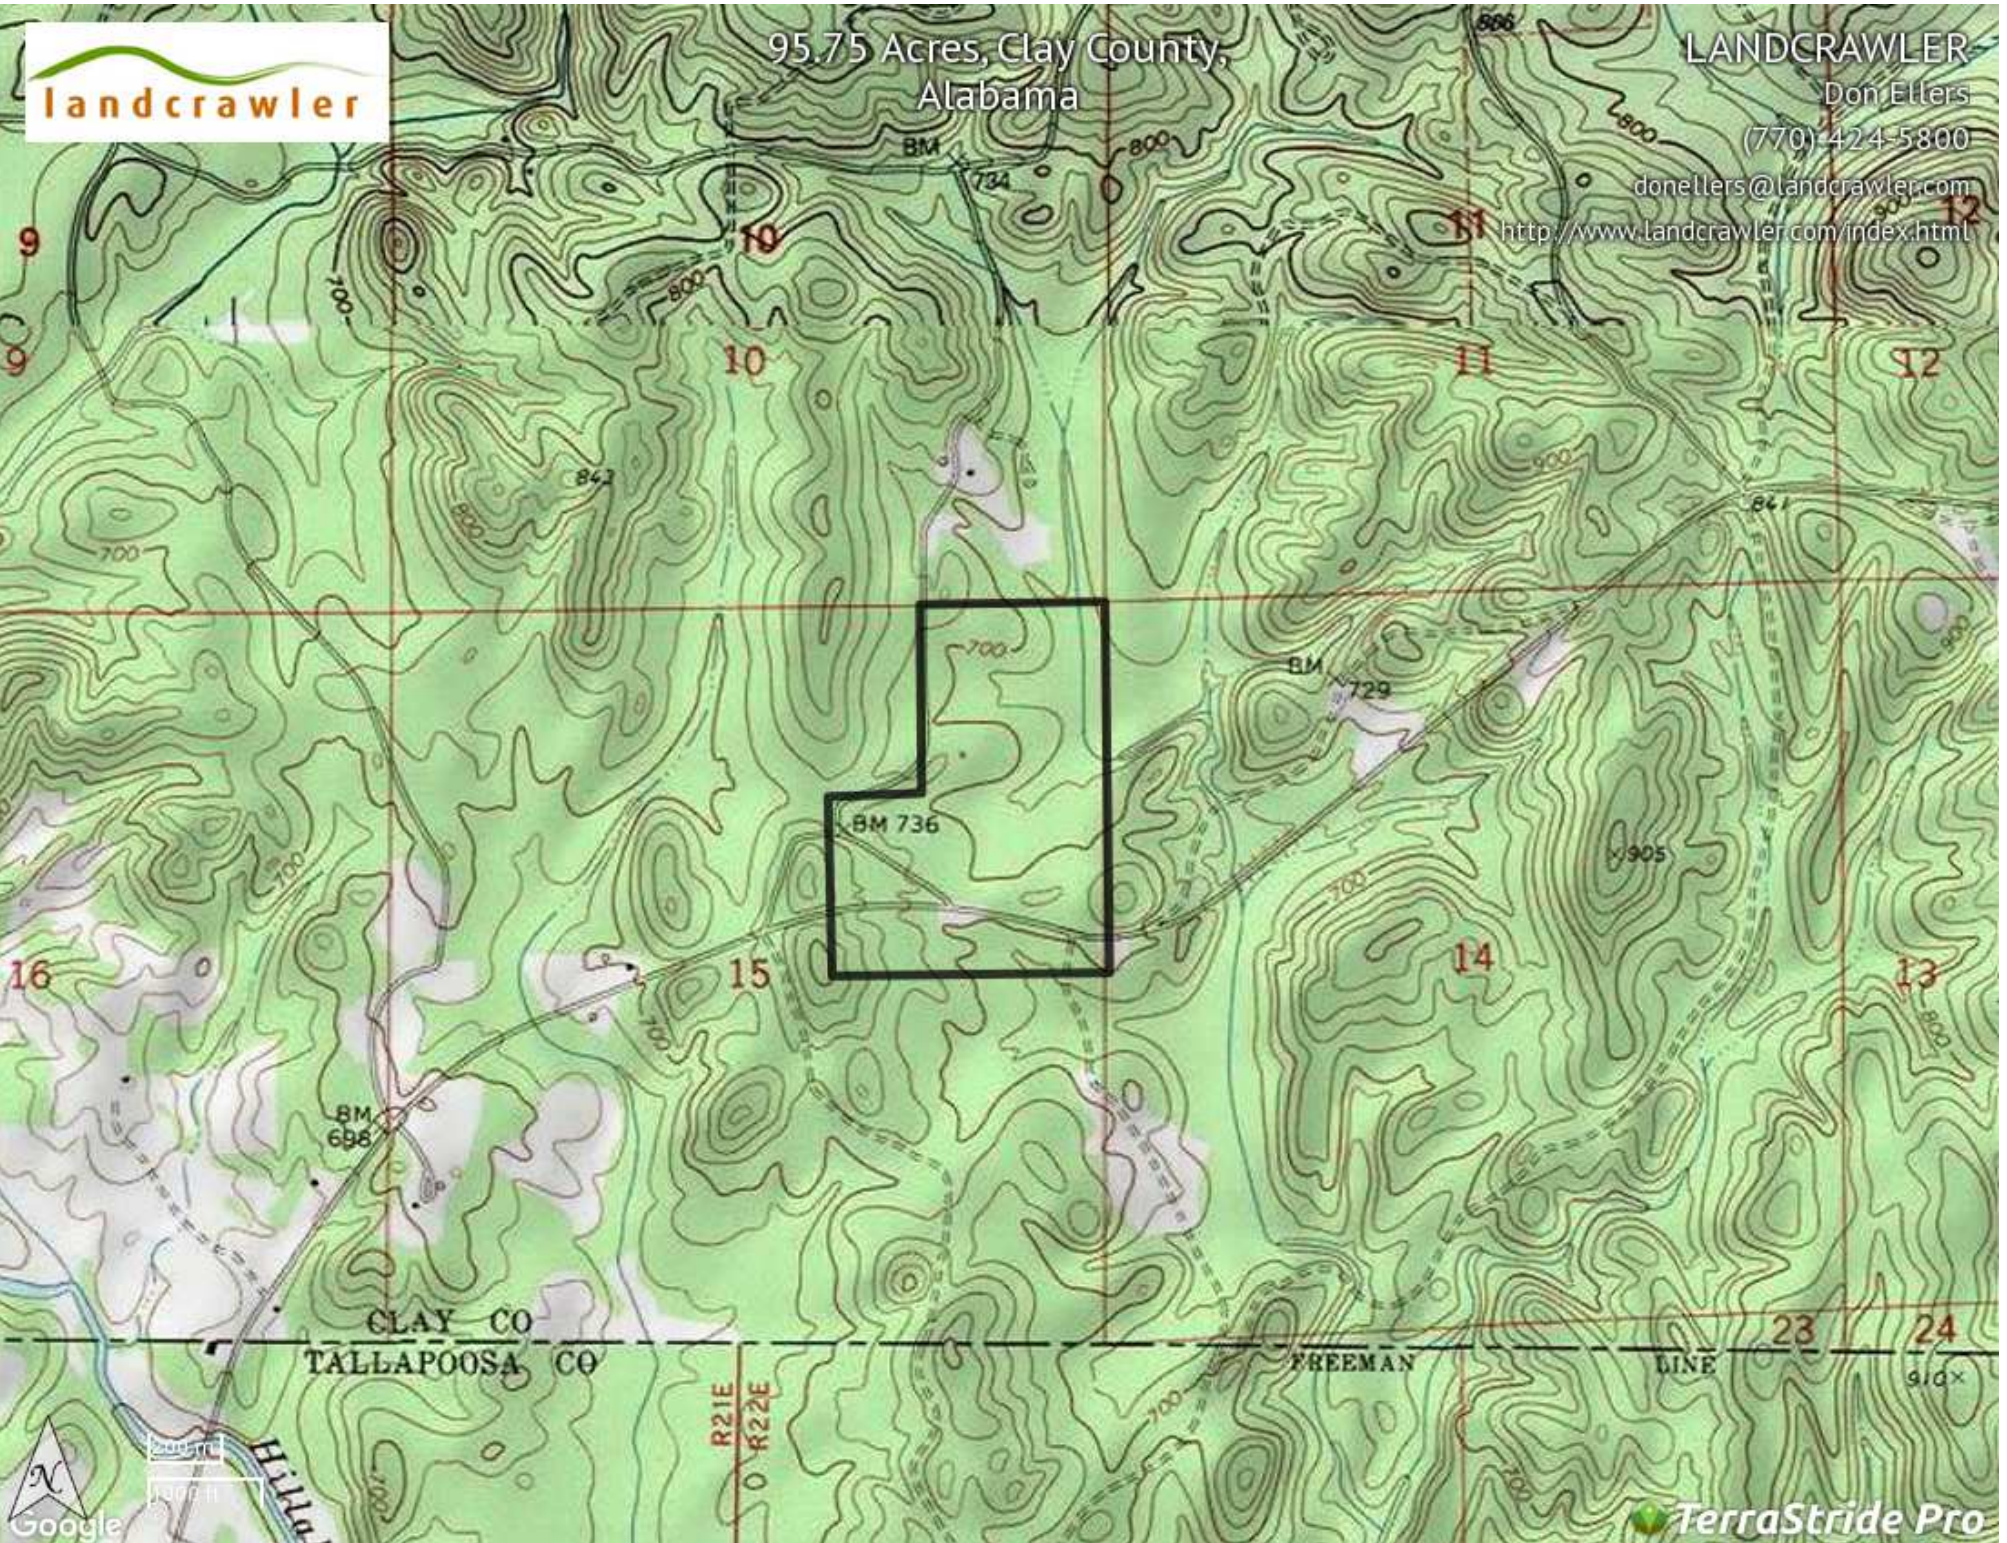

95.75 Acres, Clay County,
Alabama

LANDCRAWLER

Don Eilers

(770) 424-5800

donellers@landcrawler.com

<http://www.landcrawler.com/index.html>

TerraStride Pro

Property Report—95.75 Acres, Clay County, Alabama

Legend

Feature	Icon	Colors
Boundary		

*These maps and annotations are accurate but not precise and should not be used for legal purposes.

Generated on: April 20, 2017