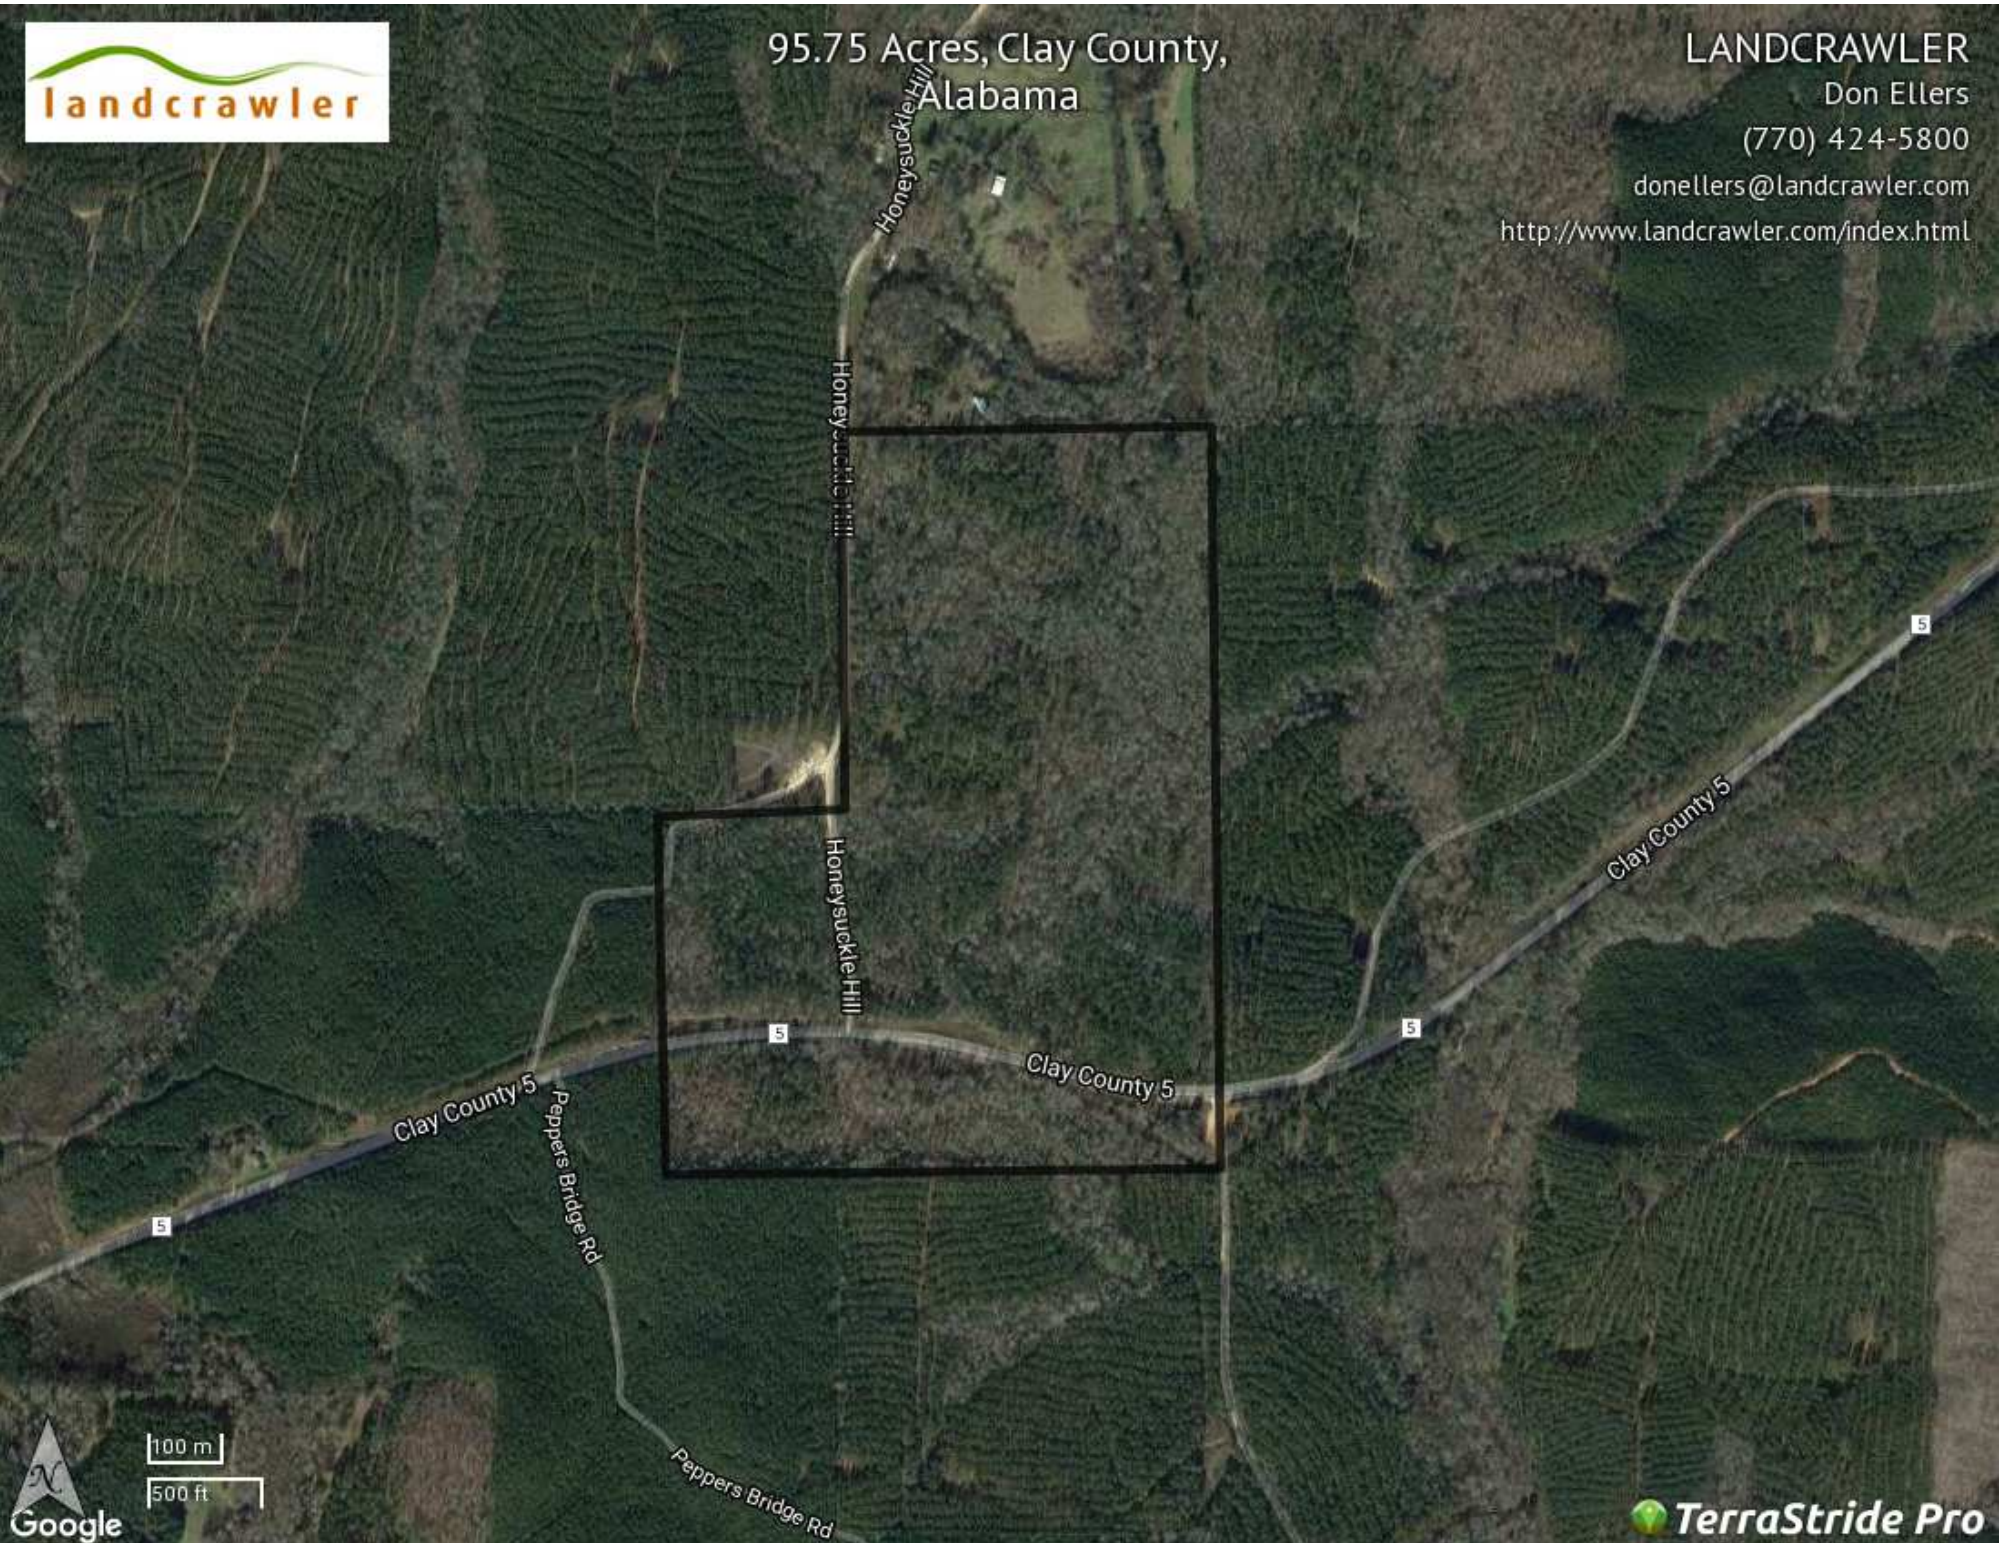

95.75 Acres, Clay County,
Alabama

LANDCRAWLER

Don Ellers

(770) 424-5800

donellers@landcrawler.com

<http://www.landcrawler.com/index.html>

Property Report—95.75 Acres, Clay County, Alabama

Legend

Feature	Icon	Colors
Boundary		

*These maps and annotations are accurate but not precise and should not be used for legal purposes.

Generated on: April 20, 2017